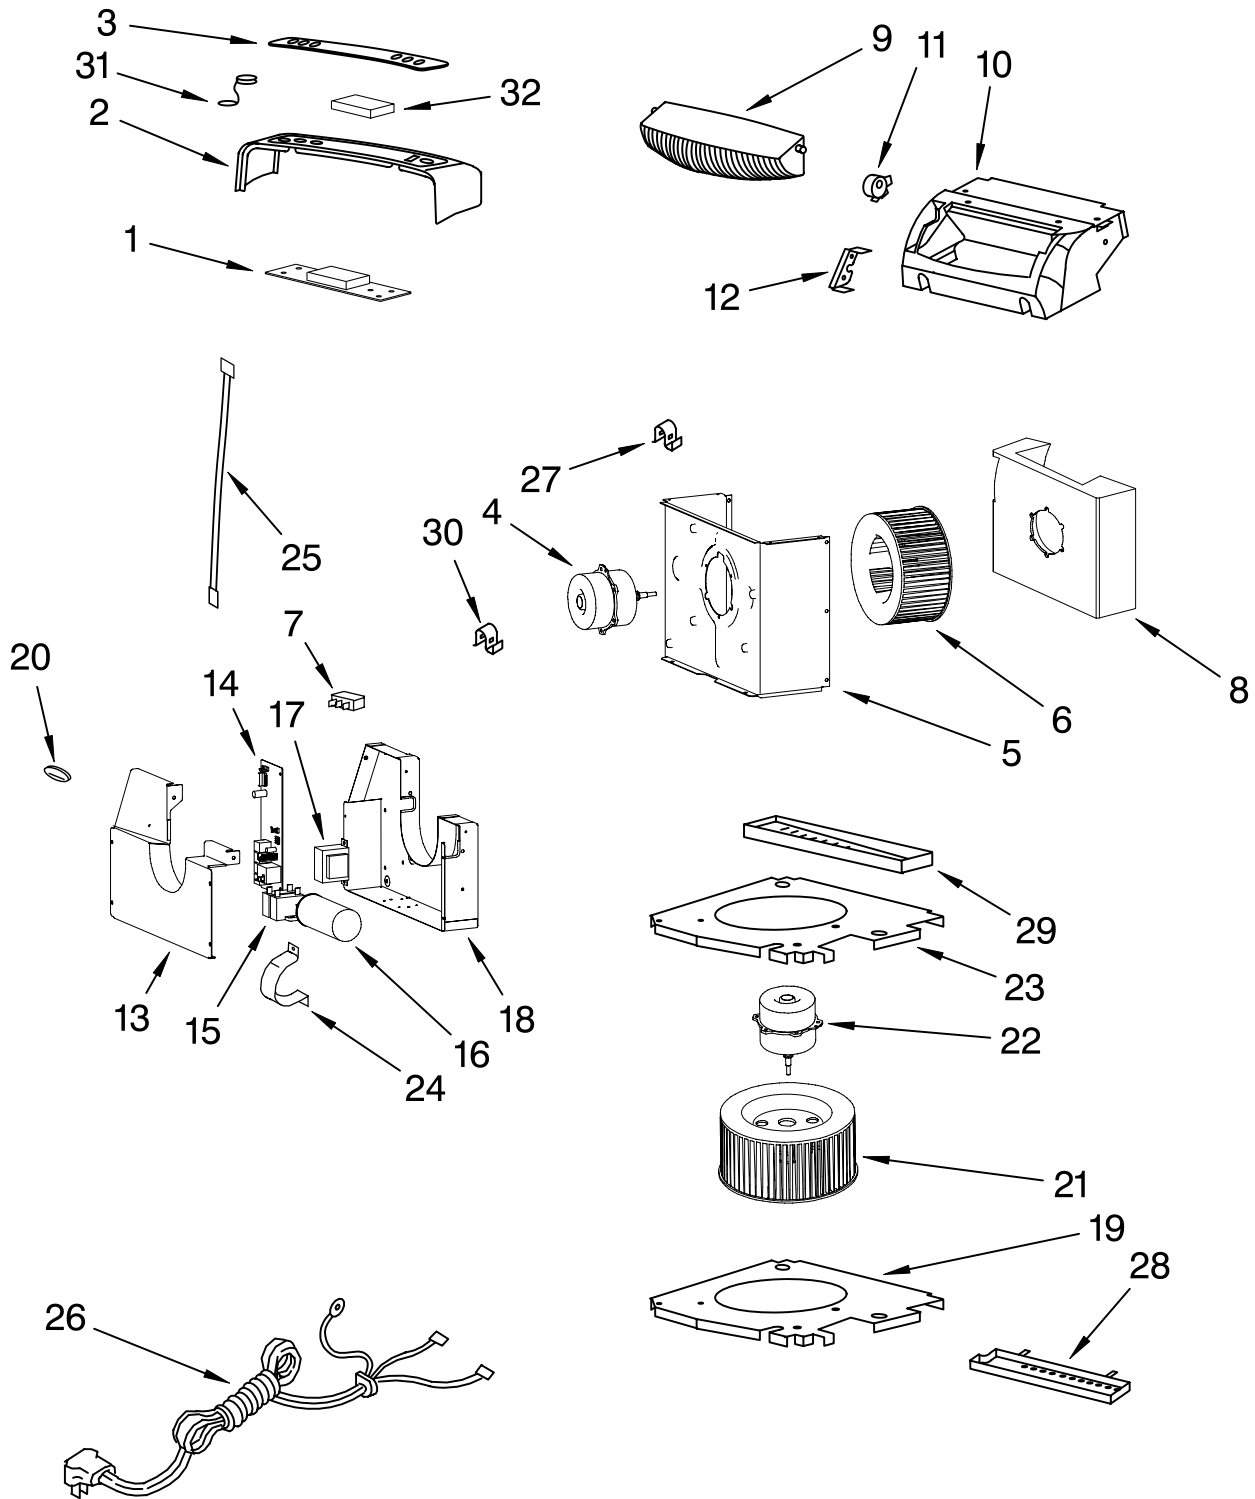

UNIT PARTS

For Model: ACP102PS2

PORTABLE
AIR CONDITIONER

FOR ORDERING INFORMATION REFER TO PARTS PRICE LIST

UNIT PARTS

For Model: ACP102PS2

Illus. No.	Part No.	DESCRIPTION
1		Literature Parts
	8215247	Guide, Use & Care
	8215248	Diagram, Wiring
2	8215210	Condenser
3	8215225	Tube Restrictor Assembly
10	8215197	Compressor, Assembly
11	8215198	Overload
14	8215206	Motor, Fan
15	8215207	Base, Motor
16	8215208	Fan
17	8215209	Spring
22	8215204	Switch, Level
24	8215200	Roller
25	8215203	Base
27		Support, Back
	8215205	Right
	8215202	Left
28		Support, Front
	8215201	Right
	8215196	Left
29	8215218	Evaporator
30	8215195	Support (Right)
31	8215193	Support (Left)
32	8215194	Support (Front)
33	8215219	Thermistor
34	8215199	Grommet

REFRIGERANT CHARGE

21.6 oz.

AIRFLOW AND CONTROL PARTS

For Model: ACP102PS2

FOR ORDERING INFORMATION REFER TO PARTS PRICE LIST

AIR FLOW AND CONTROL PARTS

For Model: ACP102PS2

Illus. No.	Part No.	DESCRIPTION
1	8215249	PC-Board, Control
2	8215087	LCD Cover
3	8215168	Overlay
4	8215177	Motor, Upper
5	8215176	Plate, Motor
6	8215173	Wheel Blower, Upper
7	8215089	Board, Terminal
8	8215174	Housing, Air
9	8215179	Louver Assembly
10	8215170	Base, Louver
11	8215171	Motor, Louver
12	8215172	Bracket, Motor
13	8215188	Cover, Control Box
14	8215250	PC-Board, Power
15		Capacitor, Fan
	8215183	Motor (Upper)
	8215184	Motor (Lower)
16	8215182	Capacitor, Compressor
17	8209806	Transformer
18	8215180	Box, Control
19	8215191	Insulation Plate Lower
20	8215189	Receiver Board
21	8215215	Wheel Blower, Lower
22	8215214	Motor, Lower
23	8215213	Insulation Plate Middle
24	8215186	Bracket, Capacitor
25	8215220	Thermistor
26	8215270	Cord-Power
27	8215175	Clip
28	8215192	Pan, Drain
29	8215216	Pan, Drain
30	8215221	Clip
31	8215088	Cover, Screw
32	8215156	Display Window